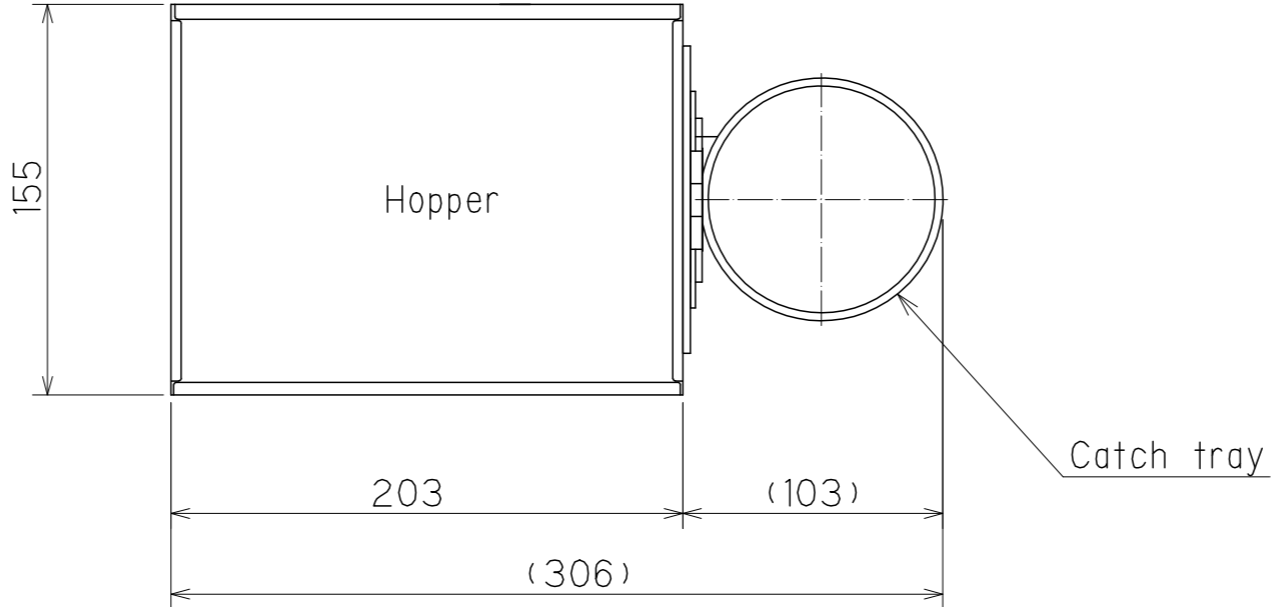

Resin Fastener Counter
JFC-1

Power switch

Receptacles

Quantity preset rotary switch

Connector for external communication

Power lamp