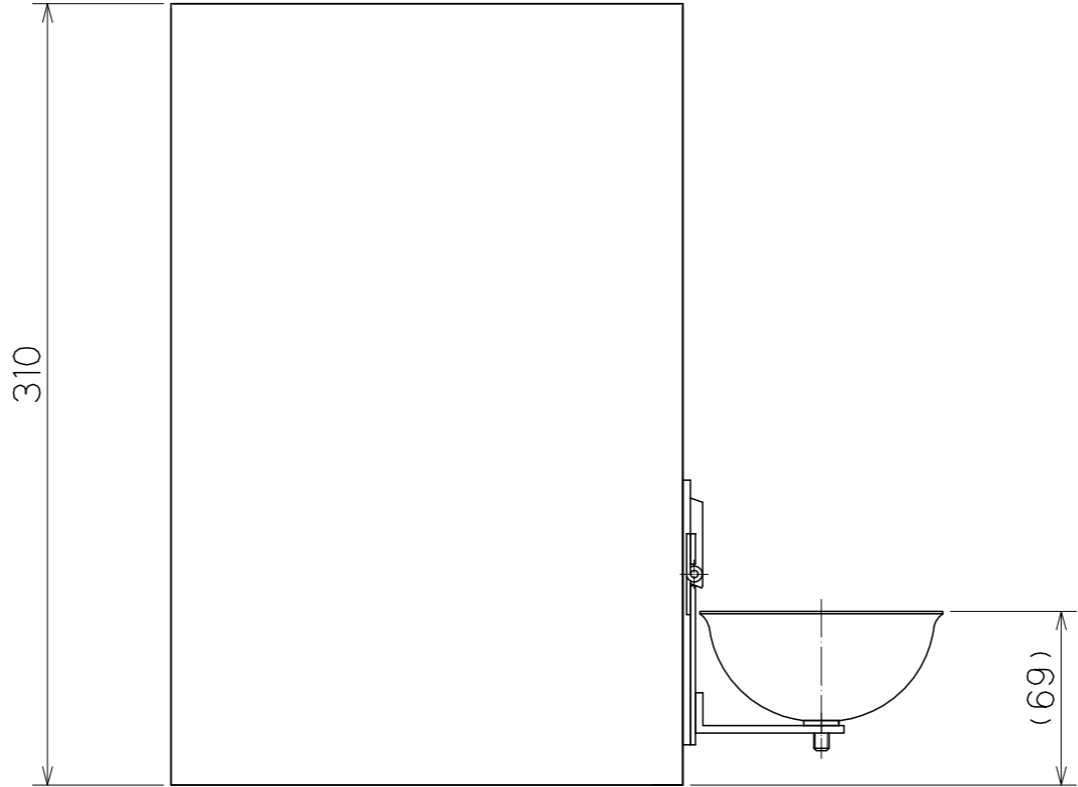

Resin Fastener Counter
JFC-1

Power switch

Receptacles

Quantity preset rotary switch

Connector for external communication

Power lamp