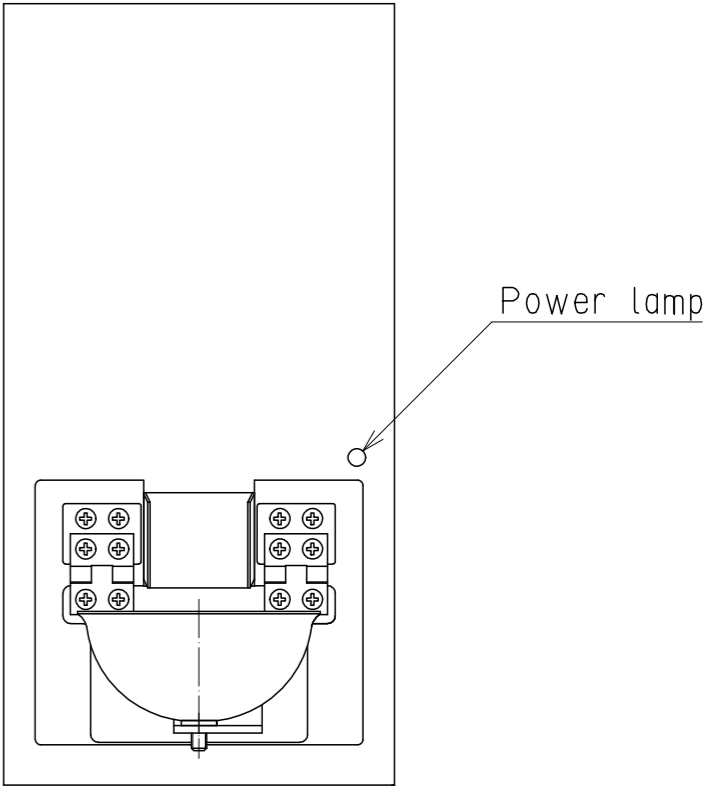

Resin Fastener Counter
JFC-1

Power switch

Receptacles

Quantity preset rotary switch

Connector for external communication

Power lamp